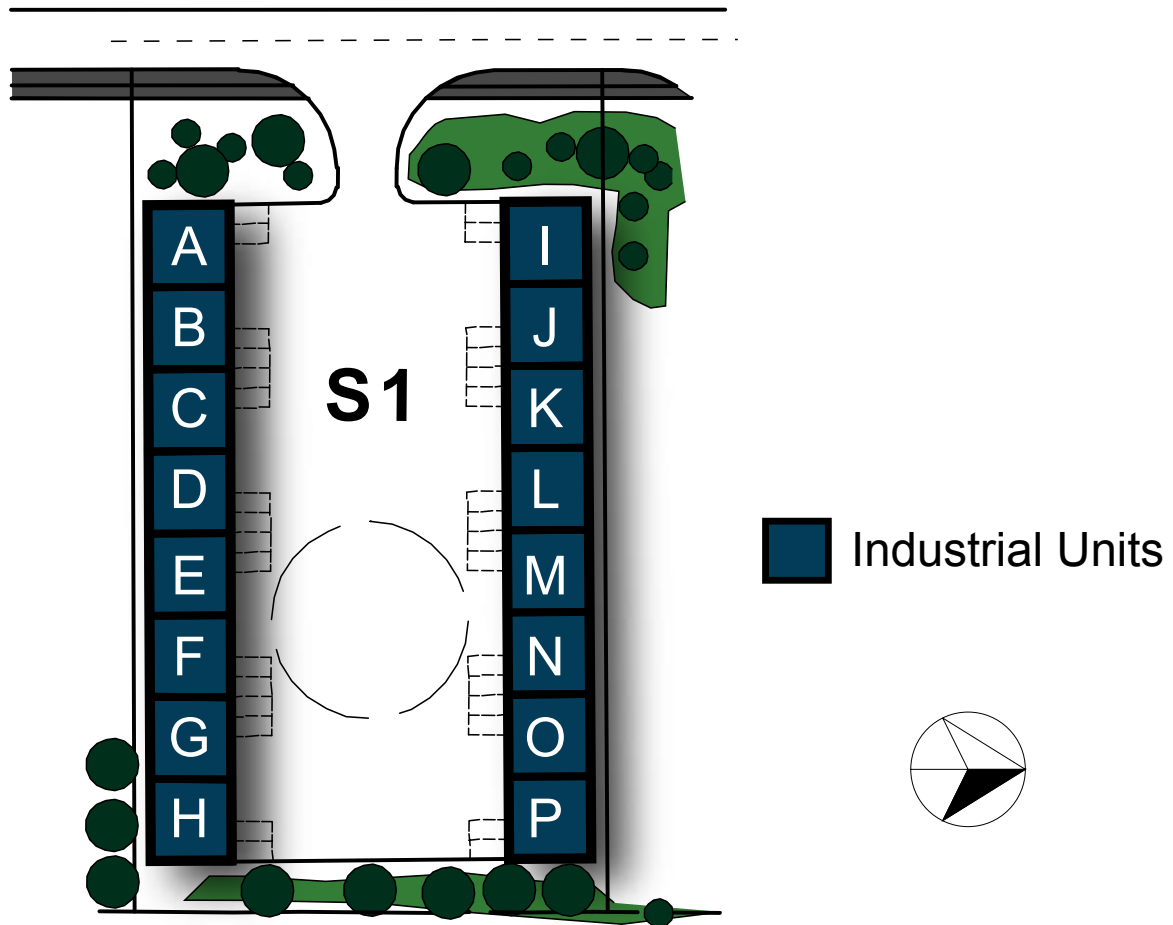

New High Quality Small Industrial Units

Agent:

 **King Sturge**
0113 244 1441
www.kingsturge.com

Suzie Nelson
suzie.nelson@kingsturge.com

Rob McAndrew
rob.mcandrew@kingsturge.com

Discover more...
www.broadhelmpark.co.uk